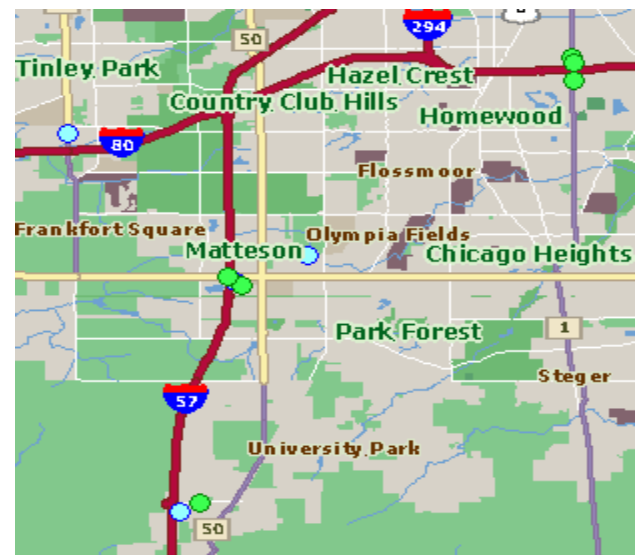

48TH ANNUAL

1ST CHICAGO BOTTLE CLUB SHOW & SALE

**SUNDAY
OCT. 29TH
2017
9AM—2PM**

**ADMISSION
\$3.00
KIDS UNDER
16 FREE**

**FREE
APPRAISALS
& PARKING**

**HOLIDAY INN
MATTESON
CONFERENCE
CENTER**

**500 HOLIDAY
PLAZA DR.
MATTESON,
IL 60443**

ANTIQUe BOTTLE, JAR, POTTERY ADVERTISING AND COLLECTIBLES

From the North:
I-294S to Indiana to I-80W to Iowa.
Exit 151A TO Memphis. Exit 340
for US 30/Lincoln Hwy. Destination
on the right.

From the South:
I-57N ramp to Chicago. Exit 340 for
US 30/Lincoln Hwy. Destination on
the right.

From the East:
I-80W/I-94W toward Chicago. Exit
151A to I-57S to Memphis. Exit 340
for US 30/Lincoln Hwy. Destination
on the right.

From the West:
I-80E toward Gary, IN. Exit 151A
to I-57S to Memphis. Exit 340 for